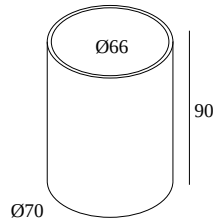

DELTALIGHT

MILES TUBE

23944 0010 M

AVAILABLE IN
BLACK 23944 0010 B
GOLD 23944 0010 M

 [View on website](#)

General info

LOCATION	indoor
WEIGHT (KG)	0.1

Electrical info

DELTALIGHT

MILES TUBE

23944 0010 M

23939 9230	MILES C4 SMOKE 92750
23940 9230	MILES C4 MIST 92750
23941 9230	MILES C4 AMBER 92750
24916 9230	FINTO - MILES C1 PINK 92750 MDL
24917 9230	FINTO - MILES C1 SMOKE 92750 MDL
24918 9230	FINTO - MILES C1 MIST 92750 MDL
24919 9230	FINTO - MILES C1 AMBER 92750 MDL
24920 9230	FINTO - MILES C2 PINK 92750 MDL
24921 9230	FINTO - MILES C2 SMOKE 92750 MDL
24922 9230	FINTO - MILES C2 MIST 92750 MDL
24923 9230	FINTO - MILES C2 AMBER 92750 MDL
24924 9230	FINTO - MILES C3 PINK 92750 MDL
24925 9230	FINTO - MILES C3 SMOKE 92750 MDL
24926 9230	FINTO - MILES C3 MIST 92750 MDL
24927 9230	FINTO - MILES C3 AMBER 92750 MDL
24928 9230	FINTO - MILES C4 PINK 92750 MDL
24929 9230	FINTO - MILES C4 SMOKE 92750 MDL
24930 9230	FINTO - MILES C4 MIST 92750 MDL
24931 9230	FINTO - MILES C4 AMBER 92750 MDL
25817 0000	MANTELLIO GLASS L1523 E27 AMBER
25818 0000	MANTELLIO GLASS L1523 E27 SMOKE
25819 9230	MANTELLIO GLASS L1523 LED AMBER 92750
25820 9230	MANTELLIO GLASS L1523 LED SMOKE 92750
25821 0000	MANTELLIO GLASS L2231 E27 AMBER
25822 0000	MANTELLIO GLASS L2231 E27 SMOKE
25823 9230	MANTELLIO GLASS L2231 LED AMBER 92750
25824 9230	MANTELLIO GLASS L2231 LED SMOKE 92750